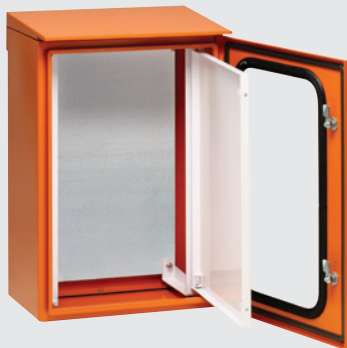

HE204

HE204T

HC0...

- Manufactured from high-grade mild steel powder-coated
- Supplied with internal white powder-coated chassis plate (2 mm thick)
- Supplied with 6 mm square drive locks, key lock and mounting brackets
- Degree of protection: IP65 (continuous foam gasket)

type	IP rating	description	dimensions (mm)		
			(H)	(W)	(D)
<b>Sheet metal enclosures (IP65)</b>					
• Colour:		RAL2000 (electric orange)			
HE201	IP65	wall mount sheet metal enclosure	350	250	170
HE202	IP65	wall mount sheet metal enclosure	450	300	220
HE203	IP65	wall mount sheet metal enclosure	550	400	220
HE204	IP65	wall mount sheet metal enclosure	650	450	270
HE205	IP65	wall mount sheet metal enclosure	750	550	270
HE206	IP65	wall mount sheet metal enclosure	850	600	270
HE206E	IP65	wall mount sheet metal enclosure	850	600	330
HE207	IP65	wall mount sheet metal enclosure	950	700	270
HE207E	IP65	wall mount sheet metal enclosure	950	700	330
HE208	IP65	wall mount sheet metal enclosure	1150	850	270
HE208E	IP65	wall mount sheet metal enclosure	1150	850	330

**Enclosures with transparent glass door**

HE201T	IP65	enclosure with transparent door	350	250	170
HE202T	IP65	enclosure with transparent door	450	300	220
HE203T	IP65	enclosure with transparent door	550	400	220
HE204T	IP65	enclosure with transparent door	650	450	270
HE205T	IP65	enclosure with transparent door	750	550	270
HE206T	IP65	enclosure with transparent door	850	600	270
HE206ET	IP65	enclosure with transparent door	850	600	330
HE207T	IP65	enclosure with transparent door	950	700	270
HE207ET	IP65	enclosure with transparent door	950	700	330
HE208T	IP65	enclosure with transparent door	1150	850	270
HE208ET	IP65	enclosure with transparent door	1150	850	330

**Special "extra deep" enclosures (IP65)**

- Ideal for changeover switch applications
- Supplied with internal white powder-coated chassis plate (2 mm thick)
- Degree of protection: IP65 (continuous foam gasket)
- Colour: RAL2000 (electric orange) - other colours on request