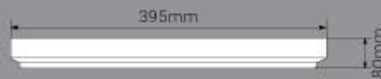

synerji
ELECTRICAL

JUST ARRIVED!

**32W STARLIGHT CEILING FITTING
WITH CRYSTAL RING**

4000K (178 in stock) &
6500K (161 in stock)

**3 LEVEL SWITCH
DIMMING**

2400lm at 100%
1200lm at 50%
400lm at 15%

Crystal
EDGE FINISH