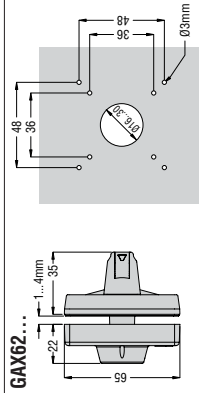

GAX63...

GAX62...