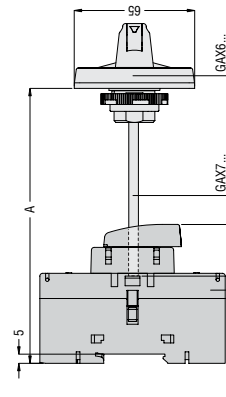

B [mm]	A [mm] max
GAX61... GAX62... GAX63... GAX64... GAX65... GAX66...	99 97 102 116 97 116
GAX7055 55	114 112 117 131 112 131
GAX7070 70	134 132 137 151 132 151
GAX7090 90	194 192 197 211 192 211
GAX7150 150	244 242 247 261 242 261
GAX7200 200	344 342 347 361 342 361

1

2

3

C [mm]
GAX61... 4
GAX62... 6
GAX63... 1
GAX64... 13
GAX65... 6
GAX66... 13