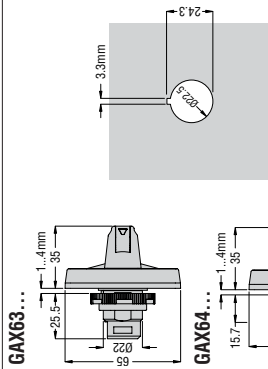

GAX63...

B [mm]	A [mm] max
GAX61... GAX62... GAX63... GAX64... GAX65... GAX66...	99 97 102 116 97 116
GAX7055 55	114 112 117 131 112 131
GAX7070 70	134 132 137 151 132 151
GAX7090 90	194 192 197 211 192 211
GAX7150 150	244 242 247 261 242 261
GAX7200 200	344 342 347 361 342 361

1

2

3

C [mm]
GAX61... 4
GAX62... 6
GAX63... 1
GAX64... 13
GAX65... 6
GAX66... 13