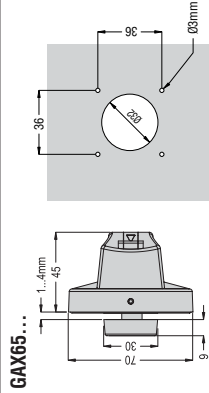

GAX65...

B [mm]	A [mm] max
GAX61... GAX62... GAX63... GAX64... GAX65... GAX66...	99 97 102 116 97 116
GAX7055 55	114 112 117 131 112 131
GAX7070 70	134 132 137 151 132 151
GAX7090 90	194 192 197 211 192 211
GAX7150 150	244 242 247 261 242 261
GAX7200 200	344 342 347 361 342 361

1

2

3

C [mm]
GAX61... 4
GAX62... 6
GAX63... 1
GAX64... 13
GAX65... 6
GAX66... 13